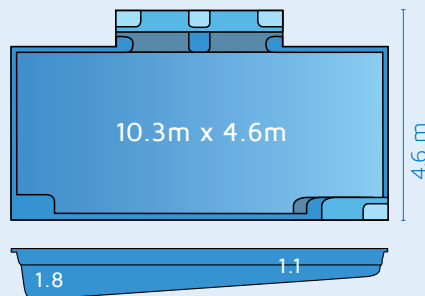

## Mishadel

7 METRE

7 METRE

8 METRE

9 METRE

Allow our experienced team to assist you in selecting the perfect pool.

## Corbree

6 METRE

7 METRE

8 METRE

10 METRE

## Hudson

4 METRE

6 METRE

## Taigen

5 METRE

9 METRE

Please note: Pool measurements are external and pool depth is wall height. Measurements are approximate. Minor design variations may occur at manufacture discretion, please consult with company representative prior to purchase.