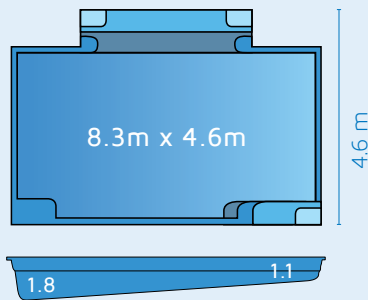

## Mishadel

7 METRE

7 METRE

8 METRE

9 METRE

Allow our experienced team to assist you in selecting the perfect pool.

## Corbree

6 METRE

7 METRE

8 METRE

10 METRE

## Hudson

4 METRE

6 METRE

## Taigen

5 METRE

9 METRE

Please note: Pool measurements are external and pool depth is wall height. Measurements are approximate. Minor design variations may occur at manufacture discretion, please consult with company representative prior to purchase.