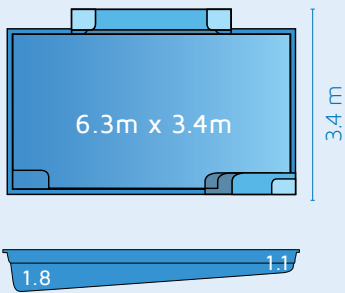

## Mishadel

7 METRE

7 METRE

8 METRE

9 METRE

Allow our experienced team to assist you in selecting the perfect pool.

## Corbree

6 METRE

7 METRE

8 METRE

10 METRE

## Hudson

4 METRE

6 METRE

## Taigen

5 METRE

9 METRE

Please note: Pool measurements are external and pool depth is wall height. Measurements are approximate. Minor design variations may occur at manufacture discretion, please consult with company representative prior to purchase.