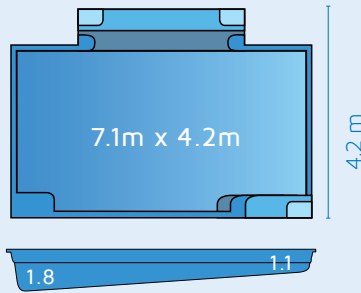

## Mishadel

7 METRE

7 METRE

8 METRE

9 METRE

Allow our experienced team to assist you in selecting the perfect pool.

## Corbree

6 METRE

7 METRE

8 METRE

10 METRE

## Hudson

4 METRE

6 METRE

## Taigen

5 METRE

9 METRE

Please note: Pool measurements are external and pool depth is wall height. Measurements are approximate. Minor design variations may occur at manufacture discretion, please consult with company representative prior to purchase.