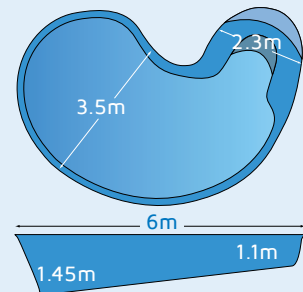

## Mishadel

7 METRE

7 METRE

8 METRE

9 METRE

Allow our experienced team to assist you in selecting the perfect pool.

## Corbree

6 METRE

7 METRE

8 METRE

10 METRE

## Hudson

4 METRE

6 METRE

## Taigen

5 METRE

9 METRE

Please note: Pool measurements are external and pool depth is wall height. Measurements are approximate. Minor design variations may occur at manufacture discretion, please consult with company representative prior to purchase.